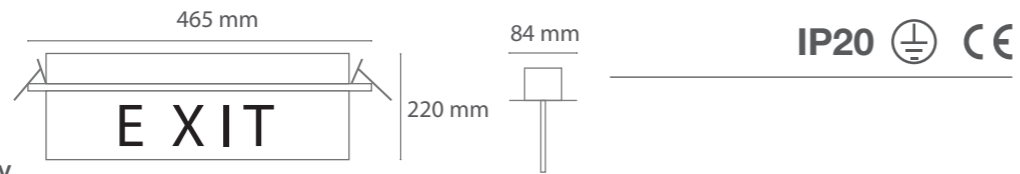

SKY EXIT

Light source

LED

Description :

- Material high quality steel body
- lamp to be ordered separately

Example :

SKY-EXIT- 4

How to Specify :