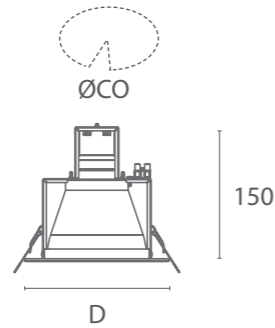

SKY DOWNLIGHT E27

Light source

LED

1. Description :
2. Material high quality steel body
   - lamp to be ordered separately

IP20

Example :

SKY-DE27 - 4

How to Specify :

SKY-DE27

Product Code	Type	Cut Out	Height
SKY-DE27	4 D 100	Ø90	140
	5 D 145	Ø155	140